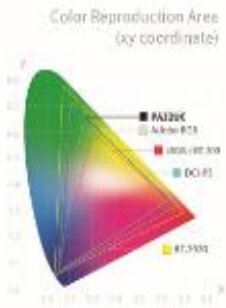

## ASUS ProArt Monitors

Model	Part #/SKU	MSRP	Spec Description	Q4 IR
PA24AC*	PA24AC - 5QP233	\$ 399	24" WUXGA, IPS, HDR-10, 100% sRGB, USB-C™, VESA DisplayHDR 400	\$ 45.00
PA27AC*	PA27AC - 2MH505	\$ 699	27" WQHD, HDR-10, 100% sRGB, Thunderbolt™ 3	\$ 65.00
PA328Q*	PA328Q - 1F7461	\$ 899	32" 4K, IPS, Color Accuracy $\Delta E < 2$ , 100% sRGB	\$ 54.00
PA329Q*	PA329Q - 3P5454	\$ 1,099	32" 4K, IPS, Quantum Dot, 99.5% Adobe RGB, Color Accuracy $\Delta E < 2$	\$ 90.00
PA34VC	PA34VC - 6JR234	\$ 999	34", UWQHD, HDR10, 100% sRGB, Color Accuracy $\Delta E < 2$ , Thunderbolt™ 3	
PA32UCX	PA32UCX - 6KD025	\$ 3,999	32", 4K, HDR10 HLG, Mini LED Backlight, 1000+ zones local dimming, Thunderbolt™ 3	
PQ22UC	PQ22UC - 6KC414	\$ 3,999	21.6" 4K OLED, Portable, 99% DCI-P3, HDR-10, HLG, Dolby Vision	

### Bring out the true beauty of your pictures

The ProArt Series achieves a wide color coverage to exceed industry standards by delivering 85% Rec. 2020, 99.5% Adobe RGB, 95% DCI-P3 and 100% sRGB. Designed to enhance the contrast between the brightest and darkest parts of an image, the panels feature HDR technology to deliver exceptional onscreen clarity and detail.